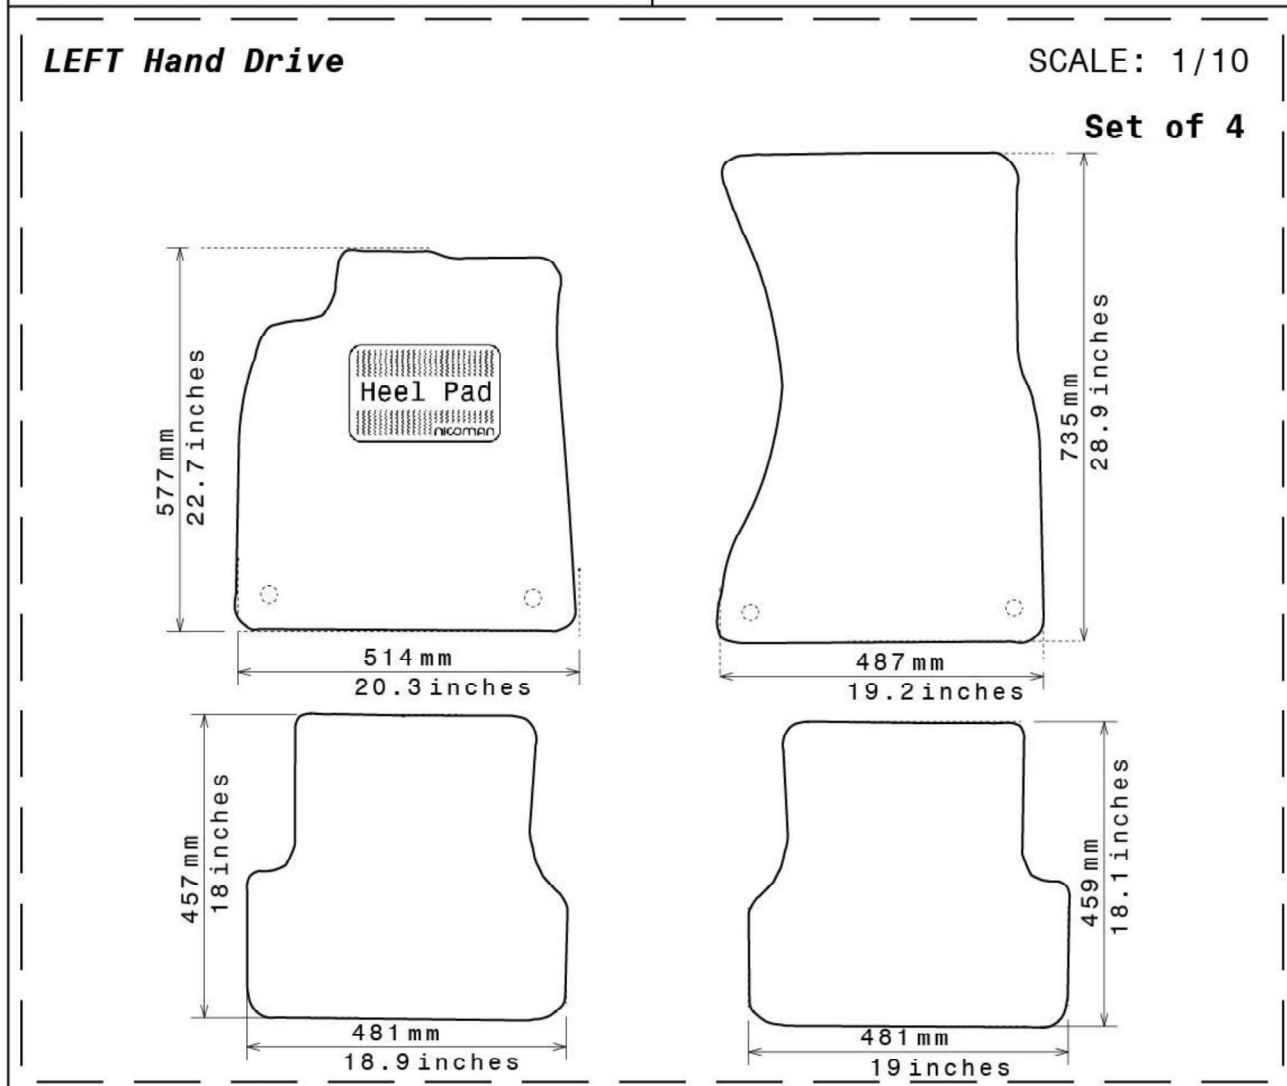

 <p>Spaghetti® Floor Mats by NICOMAN</p> <p><i>Best Mats for Your Car, Home & Business!</i></p>	Fitment Specifications	
	Make/Brand	Audi
 <p>Photo for illustration purposes only.</p>	Model/Type	A6
	Gen/MK Code	C7
	Model Year	2011-Current
	Body Type	Saloon/Estate
	Non-Slip Type	GECKO
	SKU	C 5030
Please check shape/size matches floorpan		